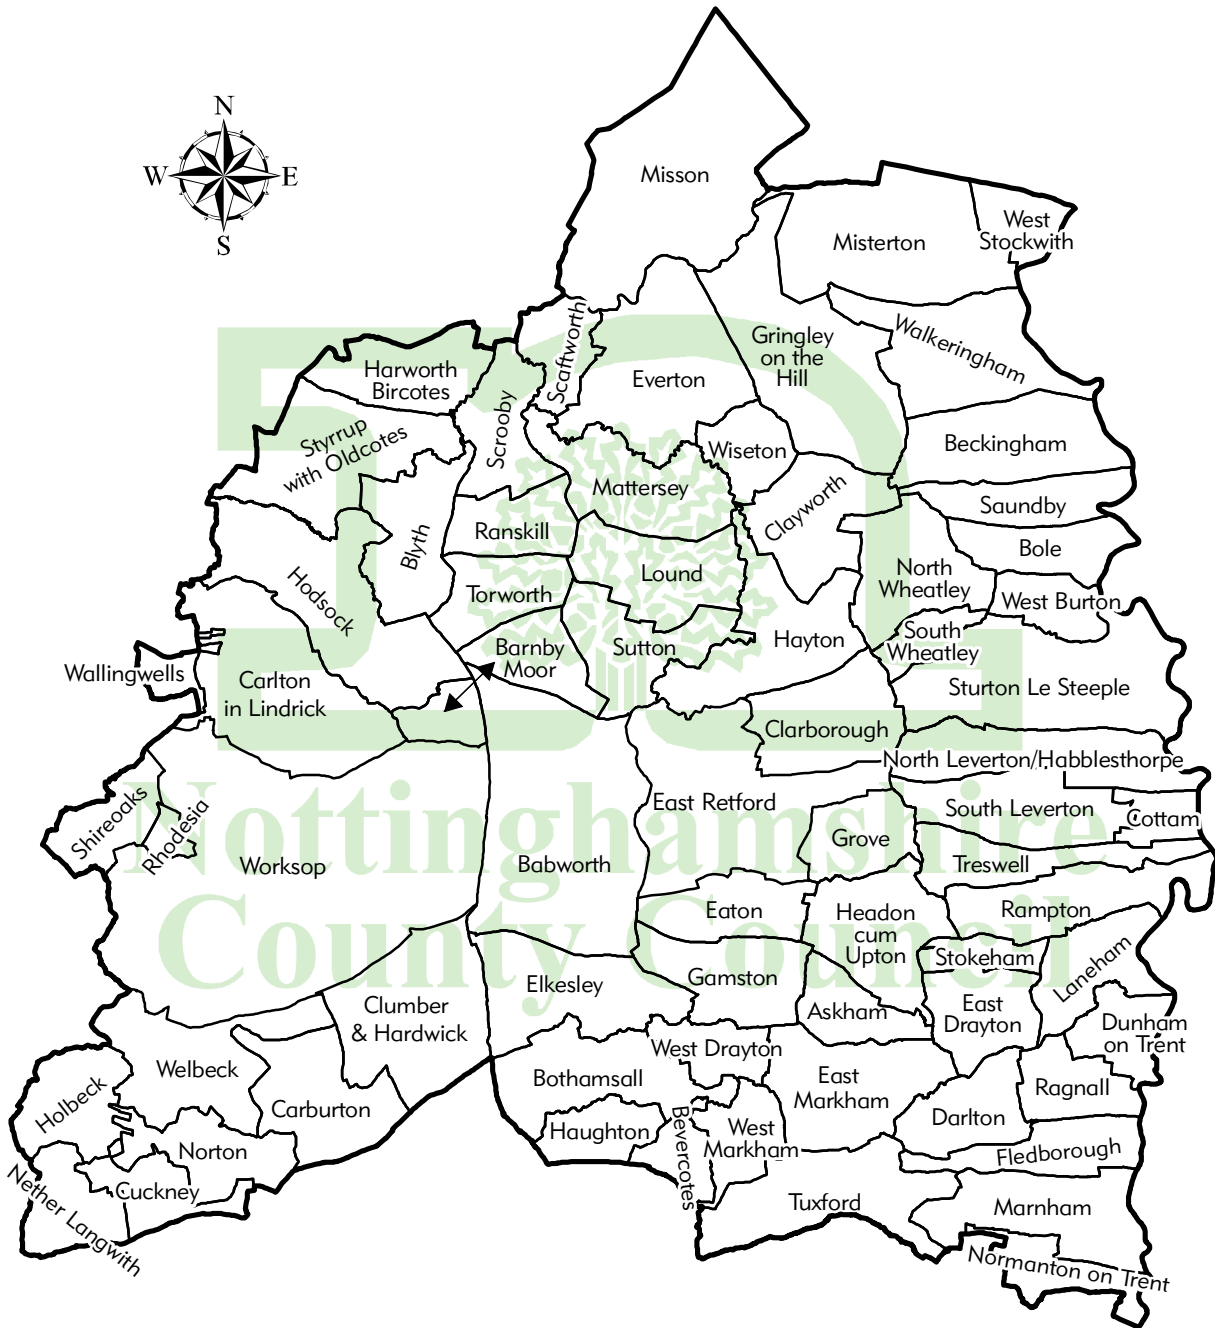

Ashfield Parish Map

Bassetlaw Parish Map

00.51 2 3 4
Kilometres

Broxtowe Parish Map

Gedling Parish Map

0 0.5 1 2 3 4
Kilometres

Mansfield Parish Map

Newark & Sherwood Parish Map

Rushcliffe Parish Map