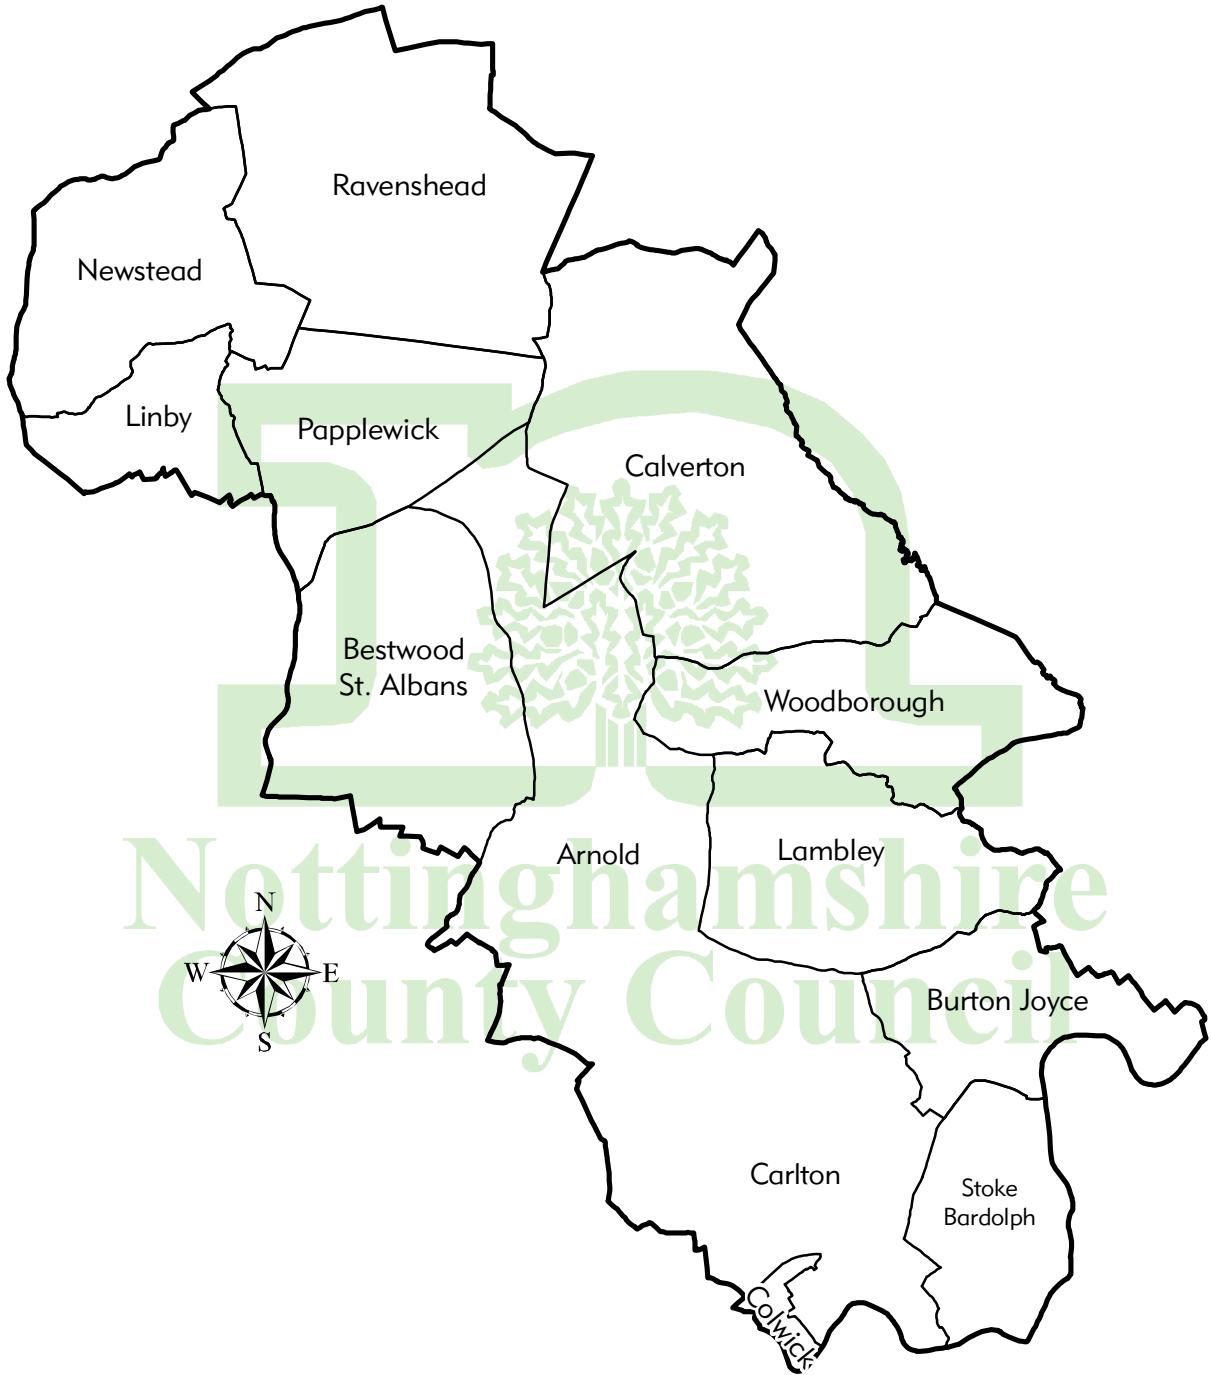

Ashfield Parish Map

Bassetlaw Parish Map

00.51 2 3 4
Kilometres

Broxtowe Parish Map

Gedling Parish Map

0 0.5 1 2 3 4
Kilometres

Mansfield Parish Map

Newark & Sherwood Parish Map

Rushcliffe Parish Map